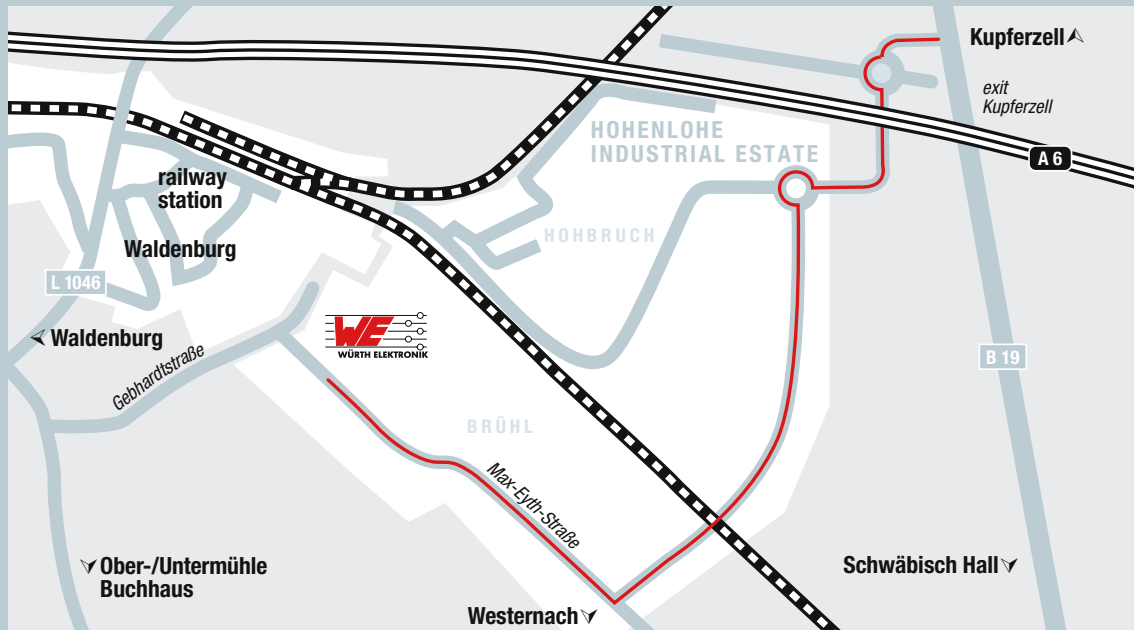

## How to find us

### Rough overview

#### Directions

Leave the A6 motorway at Kupferzell exit and take the B 19 towards Künzelsau, Würzburg. After about 200 metres turn left towards the industrial estate. At the roundabout, take the second exit and follow the priority road. At the next roundabout, again take the second exit and follow the priority road. After you pass Lidl, you will see WE on the right.